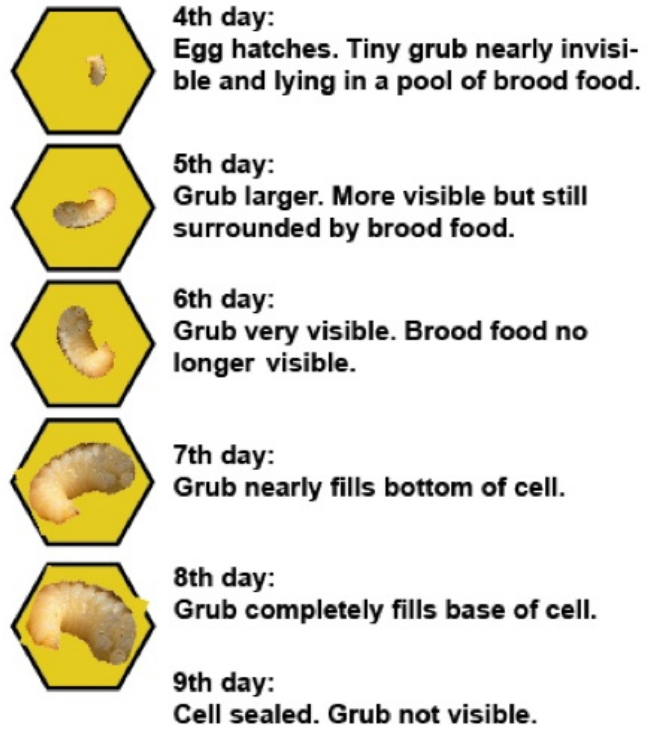

DEVELOPMENT OF THE EGG

HOW THE QUEENS, WORKERS AND DRONES DEVELOP FROM THE EGG AND THE TIME IT TAKES

DEVELOPMENT OF THE EGG

TIMES OF DEVELOPMENT (IN DAYS) OF QUEEN, WORKER AND DRONE